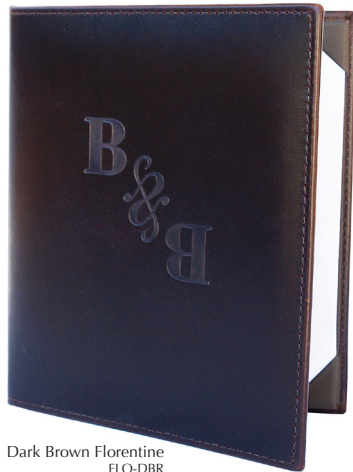

GENUINE LEATHER

BOODLE BOOKS

Manhattan Collection and Florentine leathers feature the same high performance characteristics as our standard line with the addition of a smooth, luxurious luster reminiscent of high-end leather goods. Your logo can be blind or foil debossed.

Dark Brown Florentine
FLO-DBR

MANHATTAN COLLECTION

Smooth, elegant finish with subtle shine

FLORENTINE

Smooth, shiny glazed finish

PRICING

Prices are per book, nonpadded with square corners.
Includes Summit Leatherette inside lining.